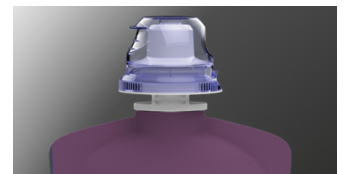

### No-spill Security

- Great for all ages - no more spills and messes! Just apply suction to drink!
- Squeezing the packaging will not allow contents to leak out

Available in a non-valve standard sports cap as well!  
Same geometry = no change parts needed!

### CHEERPlus™ No-Spill™ Spouted Pouch Features and Benefits

- Uses CHEERPlus™ S-Spout™ is specifically designed for the cap using SmartSeal® valve technology
- The PE S-Spout™ can be sealed into any PE CHEER PACK® pouch
- Recommended CHEER PACK® SUP pouch sizes for beverage applications: 217 ml or 250 ml
- Additional CHEER PACK® standard and custom shapes and sizes available