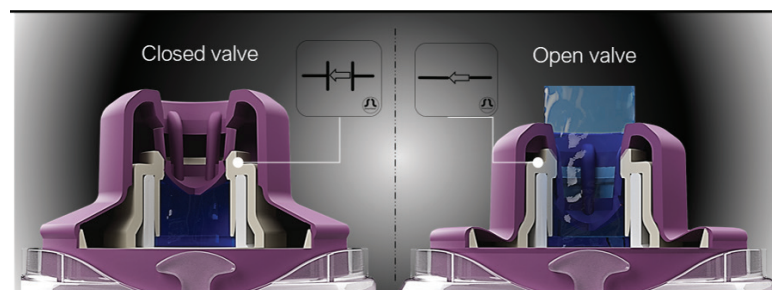

508-927-7800 / 888-593-2214
cheerpack.com

Cheer Pack North America
1 United Drive
West Bridgewater, MA 02379

Innovation that Stands Up to Stand Out!

MULTIFLEX-FOOD-1